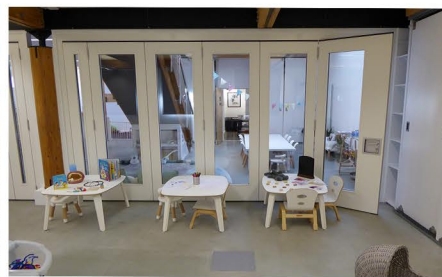

Style South   Style Midlands   Style North   Style Scotland

01202 874044

Consort House
Princes Road
Ferndown
Dorset
BH22 9JG

01530 831144

Unit 3, Phoenix Park
Telford Way
Coalville
Leicestershire
LE67 3HB

01204 845590

Bolton Golf Club
No.2 Cottage
Chorley New Road
Lostock, Bolton
BL6 4AJ

01259 750600

Bank Street
Tillicoultry
FK13 6DP

Certificate Number 12194
ISO 9001
ISO 14001
ISO 45001